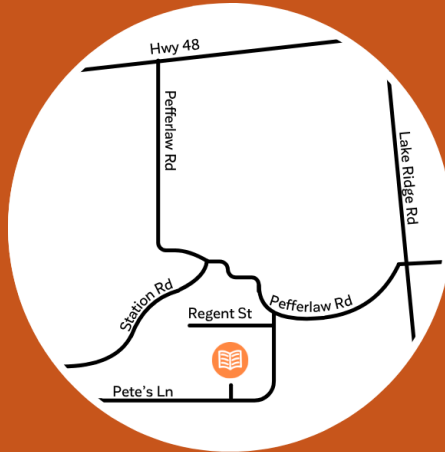

Introduction to Embroidery

📍 Discovery Branch
Sunday, August 30 | 2:00 - 4:00 p.m.
📍 | Ages 18+

Learn how to create your own embroidery design using our SINGER SE9180 machine.

Keswick & Discovery Branch

Pefferlaw Branch