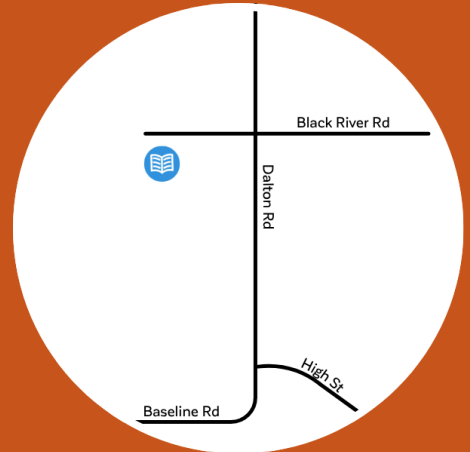

Sutton Branch

Discovery Branch

261 Garrett Styles Drive,
Keswick, ON L4P 0T4
905-989-3000

Keswick Branch

90 Wexford Drive,
Keswick, ON L4P 3P7
905-476-5762

Pefferlaw Branch

76 Pete's Lane,
Pefferlaw, ON L0E 1N0
705-437-1514

Peter Gzowski (Sutton) Branch

5279 Black River Road,
Sutton, ON L0E 1R0
905-722-5702

	Discovery Branch	Keswick Branch	Pefferlaw Branch	Sutton Branch
Mon	CLOSED	CLOSED	CLOSED	CLOSED
Tue	10 a.m. - 9 p.m.	10 a.m. - 9 p.m.	10 a.m. - 9 p.m.	10 a.m. - 9 p.m.
Wed	10 a.m. - 9 p.m.	10 a.m. - 9 p.m.	10 a.m. - 9 p.m.	10 a.m. - 9 p.m.
Thu	10 a.m. - 9 p.m.	10 a.m. - 9 p.m.	10 a.m. - 9 p.m.	10 a.m. - 9 p.m.
Fri	10 a.m. - 6 p.m.	10 a.m. - 6 p.m.	10 a.m. - 6 p.m.	10 a.m. - 6 p.m.
Sat	9 a.m. - 5 p.m.		9 a.m. - 2 p.m.	
Sun	1 p.m. - 5 p.m.	1 p.m. - 5 p.m.	1 p.m. - 5 p.m.	1 p.m. - 5 p.m.

Maker Space Open Hours:

Tuesdays Starting June 16 3 p.m. - 6 p.m.
Thursdays Starting June 18 3 p.m. - 6 p.m.
Saturdays Starting June 20 2 p.m. - 4 p.m.

Summer Holiday Closures:

Wednesday, July 1 Canada Day Closed
Monday, August 3 Civic Holiday Closed
Monday, September 7 Labour Day Closed

Connect with Us!

georginalibrary.ca

[georginalibrary](https://www.instagram.com/georginalibrary)

eservicesupport@georgina.ca

[Georgina Public Library](https://www.facebook.com/GeorginaPublicLibrary)